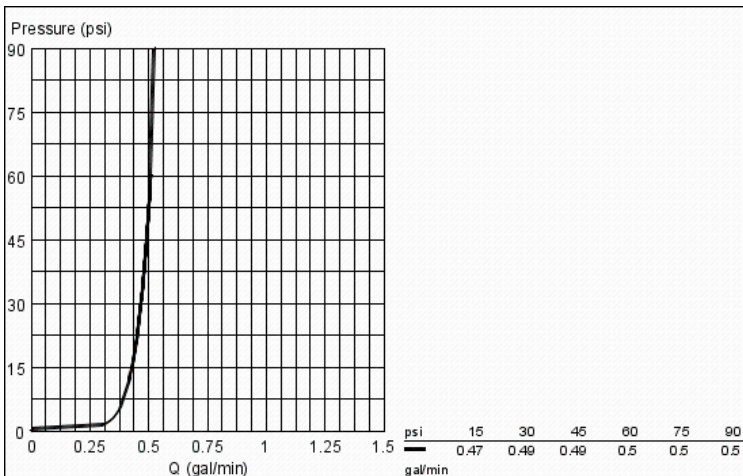

EUROECO COSMOPOLITAN E Powerbox

MODEL # 36385000

Pure Freude
an Wasser

Product Description: EUROECO COSMOPOLITAN E Powerbox

Standard Specification:

- With infrared sensor for bi-directional communication for monitoring, configuration and service purpose
- 1/2" infra-red electronic bath faucet without mixing device
- Including Powerbox self-generating power system
- Single hole installation
- Aerator 1 gallon
- 0.2 gpc metered faucet
- Flexible hose connection
- Dirt strainer
- **Powerbox**
- Power generator with water turbine
- Internal energy saving unit
- With use of 60 s/24 h stand-by, 260 s/100 h stand-by
- With additional backup power
- Quick installation system
- 7 pre-set programs:
- Auto-flush
- Thermal disinfection
- Cleaning mode
- Min. recommended pressure: 15 psi

Applicable Codes & Standards:

- ASME A112.18.1/CSA B125.1

Color:

- 36385000 StarLight Chrome