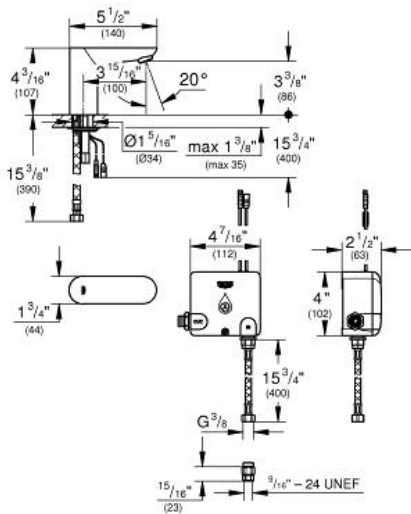

EUROECO COSMOPOLITAN E Powerbox

MODEL # 36385000

Pure Freude
an Wasser

Product Description: EUROECO COSMOPOLITAN E Powerbox

Standard Specification:

- With infrared sensor for bi-directional communication for monitoring, configuration and service purpose
- 1/2" infra-red electronic bath faucet without mixing device
- Including Powerbox self-generating power system
- Single hole installation
- Aerator 1 gallon
- 0.2 gpc metered faucet
- Flexible hose connection
- Dirt strainer
- **Powerbox**
- Power generator with water turbine
- Internal energy saving unit
- With use of 60 s/24 h stand-by, 260 s/100 h stand-by
- With additional backup power
- Quick installation system
- 7 pre-set programs:
- Auto-flush
- Thermal disinfection
- Cleaning mode
- Min. recommended pressure: 15 psi

Applicable Codes & Standards:

- ASME A112.18.1/CSA B125.1

Color:

- 36385000 StarLight Chrome